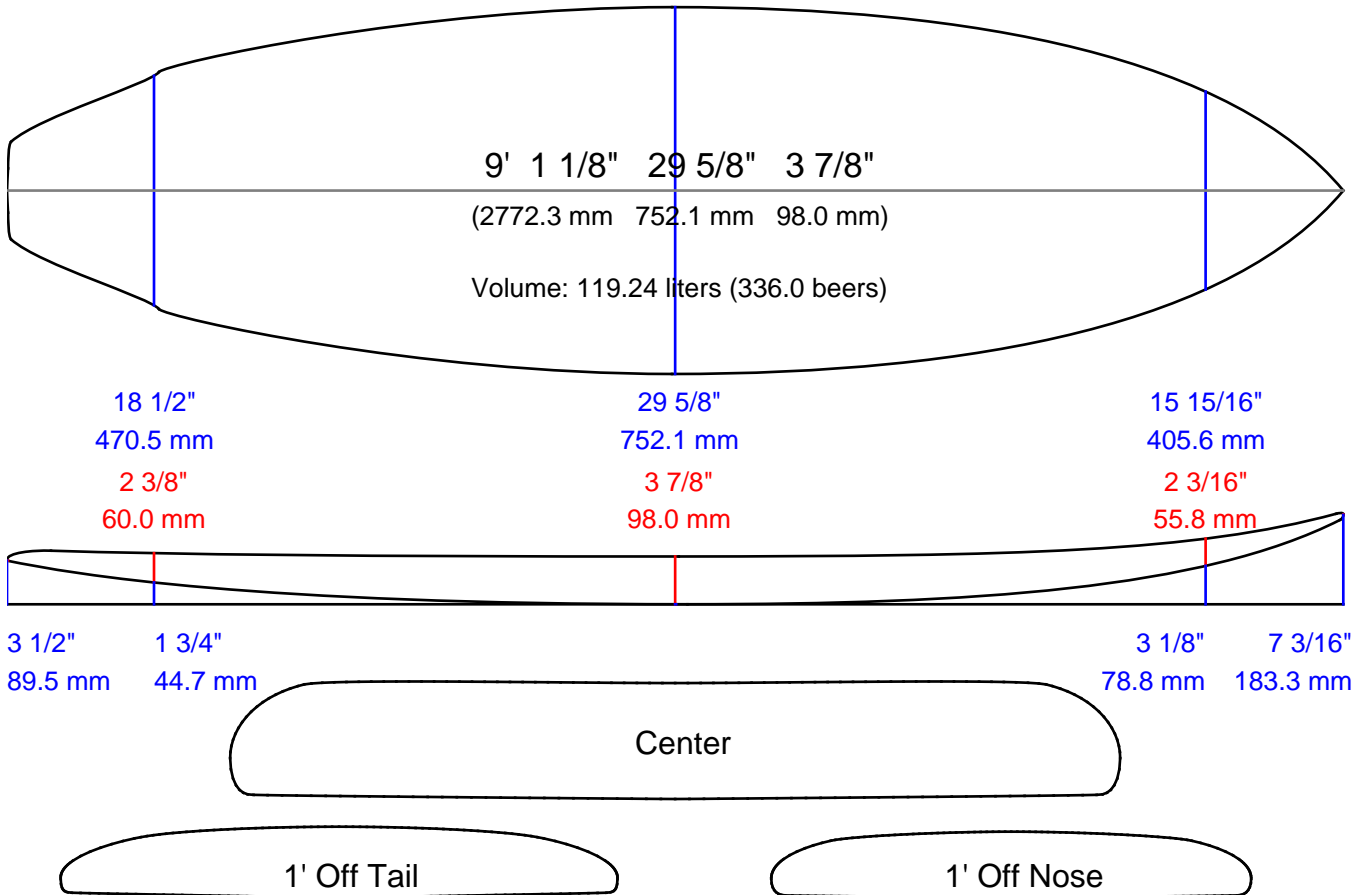

AKU SHAPER

Customer:

Date: 10 janv. 2013

Length: 9' 1 1/8" (2772.3)

Width: 29 5/8" (752.1)

Thickness: 3 7/8" (98.0)

Tail Stop: 23 5/8" (600.0)

Designed by:

File: Teahupoo 9'

Blank:

Measurements are center, one foot in and one foot back, over curve.

Comments: